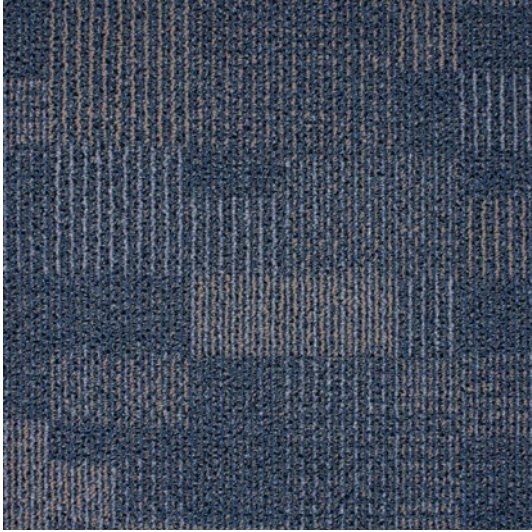

TACK 136001